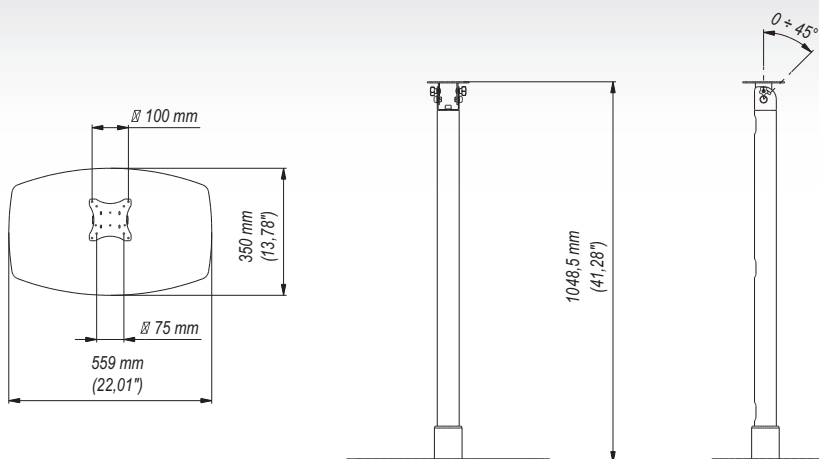

## Features

- 1 SOLID BUILD**  
10 mm thick powder-coated metal sheet
- 2 QUICK INSTALLATION**  
easy installation of the product
- 3 UNIVERSAL**  
VESA 75x75, 100x100

## Technical Data

75x75 mm  
100x100 mm

14"-22"

10 Kg

min. 75x75 mm  
max. 100x100 mm

0/45°

## Trade Information

Index	Colour	Package	EAN
STD04c-B	Black	Orange	5908252963072
STD04s-B	Grey	Orange	5908252963089
Package Dimensions [mm] (H x W x D)		1150x360x140	
Weight [Kg]		22	